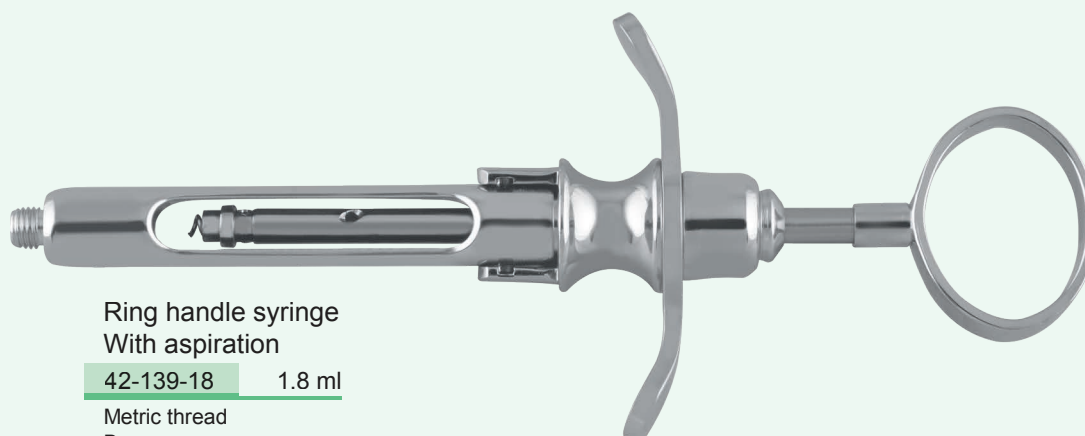

Metric thread
 Stainless steel

Disc system

42-136-18 1.8 ml

Metric thread
Stainless steel

T-handle folding syringe
Without aspiration

42-137-18 1.8 ml

Metric thread
Brass

Folding syringe
With aspiration

42-138-18 1.8 ml

Metric thread
Brass

Ring handle syringe
With aspiration

42-139-18 1.8 ml

Metric thread
Brass

Pistol - jet
With aspiration

42-140-22 1.8 ml

Metric thread
Stainless steel