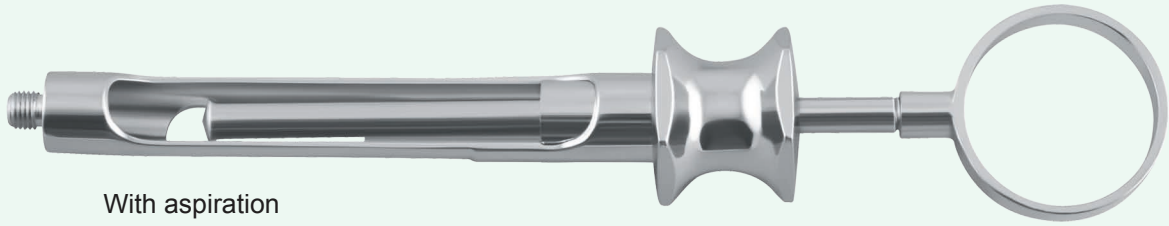

With aspiration

42-131-18 1.8 ml

Metric thread
Stainless steel