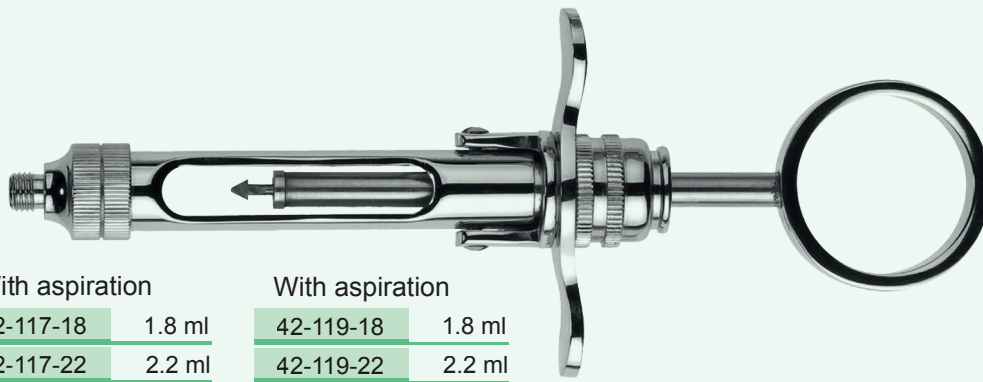

Without aspiration

| | |
|-----------|--------|
| 42-111-18 | 1.8 ml |
| 42-111-22 | 2.2 ml |

US (imperial) thread
Stainless Steel

| | |
|-----------|--------|
| 42-112-18 | 1.8 ml |
| 42-112-22 | 2.2 ml |

US (imperial) thread
Brass

Without aspiration

| | |
|-----------|--------|
| 42-113-18 | 1.8 ml |
| 42-113-22 | 2.2 ml |

Metric thread
Stainless Steel

| | |
|-----------|--------|
| 42-114-18 | 1.8 ml |
| 42-114-22 | 2.2 ml |

Metric thread
Brass

Without aspiration

| | |
|-----------|--------|
| 42-115-18 | 1.8 ml |
| 42-115-22 | 2.2 ml |

Metric thread
Brass

With aspiration

42-116-18 1.8 ml

Metric thread
 Stainless Steel

With aspiration

42-117-18 1.8 ml

42-117-22 2.2 ml

US (imperial) thread
 Stainless Steel

With aspiration

42-119-18 1.8 ml

42-119-22 2.2 ml

Metric thread
 Stainless Steel

42-118-18 1.8 ml