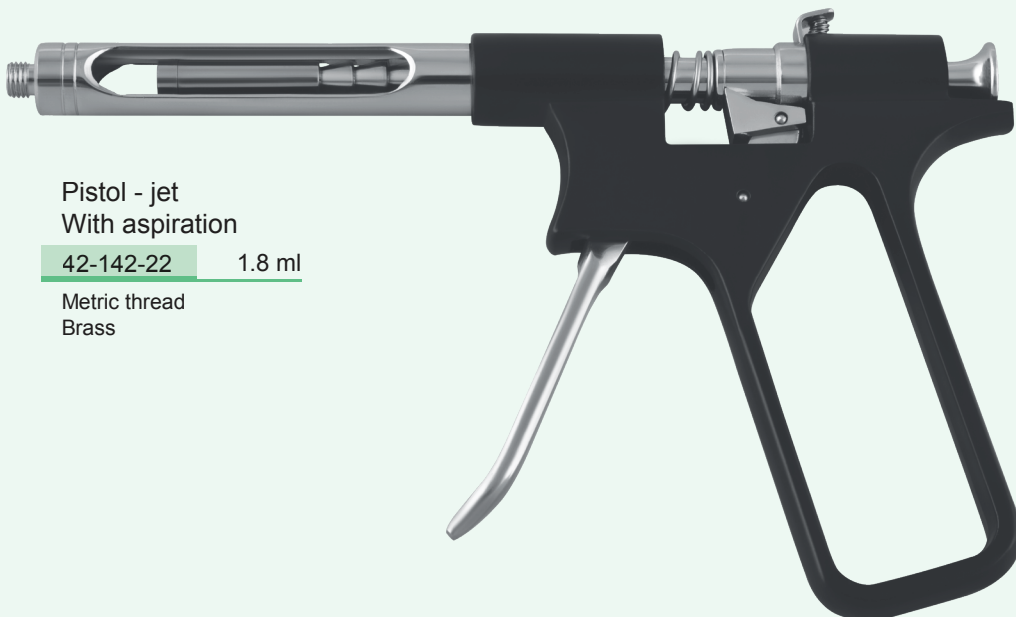

Pistol - jet
With aspiration

42-142-22 1.8 ml

Metric thread
Brass