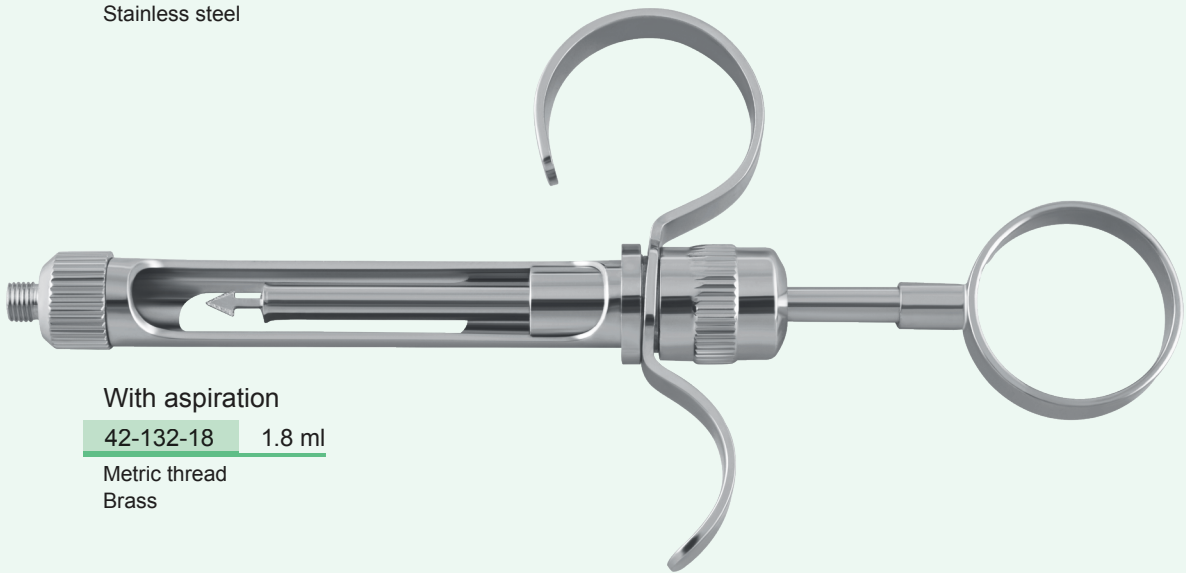

42-126-18 1.8 ml

Metric thread
Arrow piston
Brass

42-128-18 1.8 ml

Metric thread
Spiral piston
Brass

Single Ring
With aspiration

42-129-18 1.8 ml

Metric thread
Arrow piston
Stainless Steel

Single Ring
With aspiration

42-130-18 1.8 ml

Metric thread
Spiral piston
Stainless Steel

With aspiration

42-131-18 1.8 ml

Metric thread
 Stainless steel

With aspiration

42-132-18 1.8 ml

Metric thread
 Brass

With aspiration

42-133-18 1.8 ml

Metric thread
 Stainless steel

Disc system

42-134-18 1.8 ml

Metric thread
 Stainless steel

Projection system
 (Without disc)

42-135-18 1.8 ml