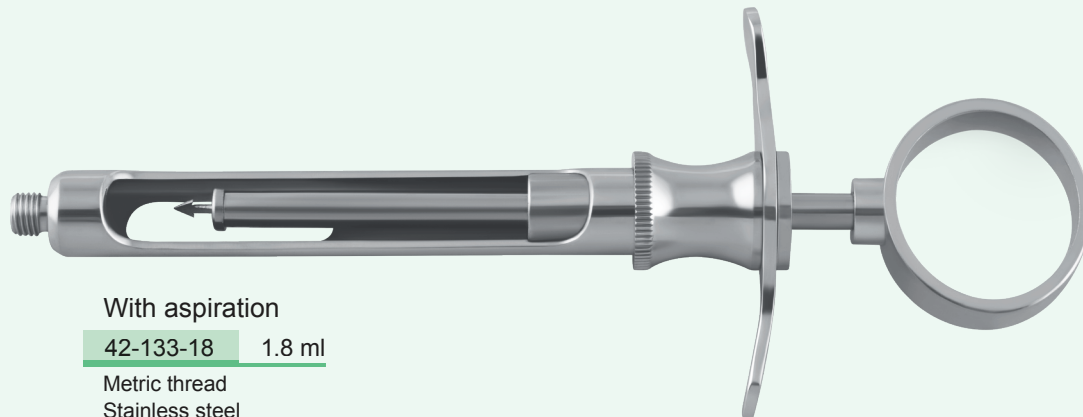

42-126-18 1.8 ml

Metric thread
Arrow piston
Brass

42-128-18 1.8 ml

Metric thread
Spiral piston
Brass

Single Ring
With aspiration

42-129-18 1.8 ml

Metric thread
Arrow piston
Stainless Steel

Single Ring
With aspiration

42-130-18 1.8 ml

Metric thread
Spiral piston
Stainless Steel

With aspiration

42-131-18 1.8 ml

Metric thread
 Stainless steel

With aspiration

42-132-18 1.8 ml

Metric thread
 Brass

With aspiration

42-133-18 1.8 ml

Metric thread
 Stainless steel

Disc system

42-134-18 1.8 ml

Metric thread
 Stainless steel

Projection system
 (Without disc)

42-135-18 1.8 ml