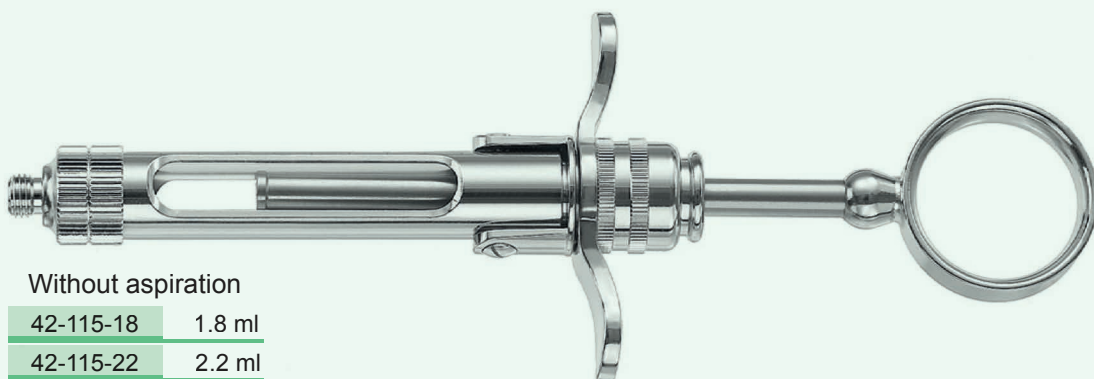

Without aspiration

| | |
|-----------|--------|
| 42-111-18 | 1.8 ml |
| 42-111-22 | 2.2 ml |

US (imperial) thread
Stainless Steel

| | |
|-----------|--------|
| 42-112-18 | 1.8 ml |
| 42-112-22 | 2.2 ml |

US (imperial) thread
Brass

Without aspiration

| | |
|-----------|--------|
| 42-113-18 | 1.8 ml |
| 42-113-22 | 2.2 ml |

Metric thread
Stainless Steel

| | |
|-----------|--------|
| 42-114-18 | 1.8 ml |
| 42-114-22 | 2.2 ml |

Metric thread
Brass

Without aspiration

| | |
|-----------|--------|
| 42-115-18 | 1.8 ml |
| 42-115-22 | 2.2 ml |

Metric thread
Brass

With aspiration

42-116-18 1.8 ml

Metric thread
 Stainless Steel

With aspiration