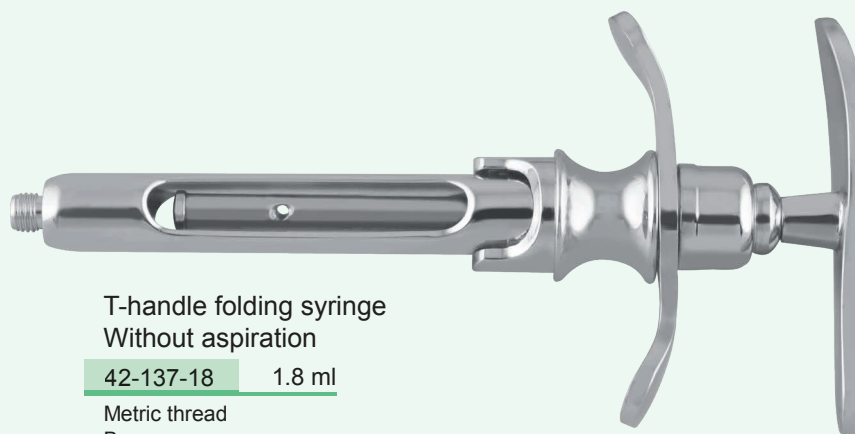

With aspiration

42-133-18 1.8 ml

Metric thread
 Stainless steel

Disc system

42-134-18 1.8 ml

Metric thread
 Stainless steel

Projection system
 (Without disc)

42-135-18 1.8 ml

Metric thread
 Stainless steel

Disc system

42-136-18 1.8 ml

Metric thread
Stainless steel

T-handle folding syringe
Without aspiration

42-137-18 1.8 ml

Metric thread
Brass

Folding syringe
With aspiration