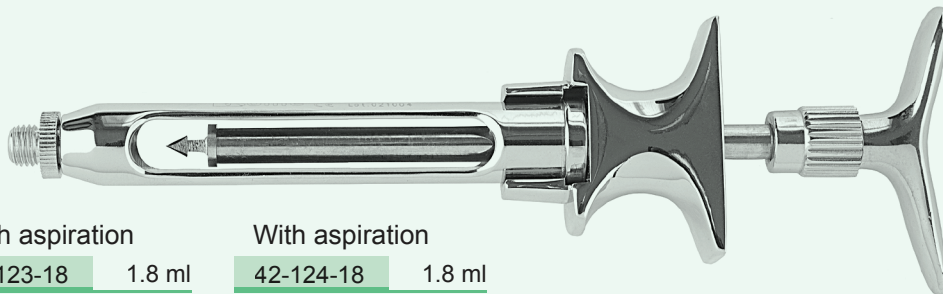

42-117-18 1.8 ml

42-117-22 2.2 ml

US (imperial) thread
 Stainless Steel

With aspiration

42-119-18 1.8 ml

42-119-22 2.2 ml

Metric thread
 Stainless Steel

42-118-18 1.8 ml

42-118-22 2.2 ml

US (imperial) thread
 Brass

42-120-18 1.8 ml

42-120-22 2.2 ml

Metric thread
 Brass

With aspiration

42-121-22 2.2 ml

Metric thread
 Brass

With aspiration

42-122-18 1.8 ml

Metric thread
 Brass

With aspiration

42-123-18 1.8 ml

Metric thread
Arrow piston
Stainless Steel

With aspiration

42-124-18 1.8 ml