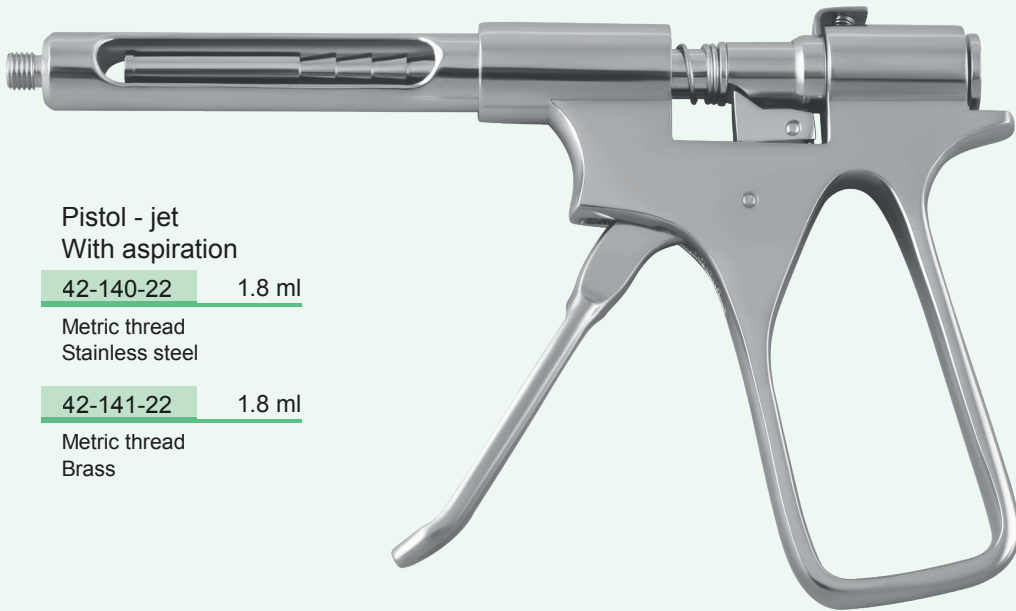

42-138-18 1.8 ml

Metric thread
Brass

Ring handle syringe
With aspiration

42-139-18 1.8 ml

Metric thread
Brass

Pistol - jet
With aspiration

42-140-22 1.8 ml

Metric thread
Stainless steel