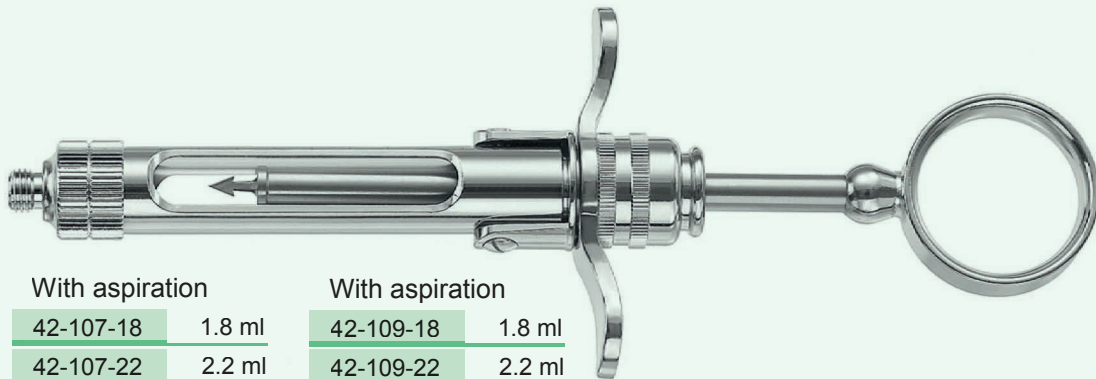

42

Anaesthesia
Anästhesie
Anesthesia
Anesthésie
Anestesia

Tips for Syringes

42-101-00
 Metric thread

42-102-00
 Metric thread

With aspiration
42-103-18 1.8 ml
42-103-22 2.2 ml
 Metric thread
 Stainless Steel

With aspiration
42-104-18 1.8 ml
42-104-22 2.2 ml
 Metric thread
 Brass

With aspiration
42-105-18 1.8 ml
42-105-22 2.2 ml
 Metric thread
 Brass

With aspiration
42-106-18 1.8 ml
 US (imperial) thread
 Brass

With aspiration

| | |
|-----------|--------|
| 42-107-18 | 1.8 ml |
| 42-107-22 | 2.2 ml |

US (imperial) thread
Stainless Steel

| | |
|-----------|--------|
| 42-108-18 | 1.8 ml |
| 42-108-22 | 2.2 ml |

US (imperial) thread
Brass