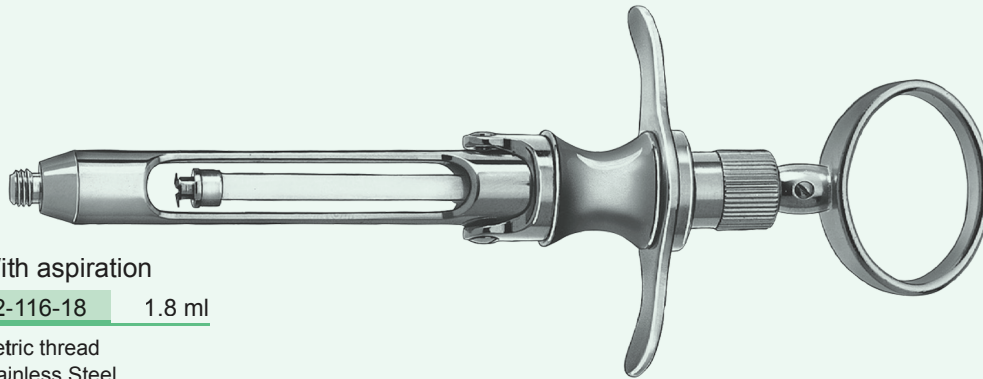

Without aspiration

| | |
|-----------|--------|
| 42-111-18 | 1.8 ml |
| 42-111-22 | 2.2 ml |

US (imperial) thread
Stainless Steel

| | |
|-----------|--------|
| 42-112-18 | 1.8 ml |
| 42-112-22 | 2.2 ml |

US (imperial) thread
Brass

Without aspiration

| | |
|-----------|--------|
| 42-113-18 | 1.8 ml |
| 42-113-22 | 2.2 ml |

Metric thread
Stainless Steel

| | |
|-----------|--------|
| 42-114-18 | 1.8 ml |
| 42-114-22 | 2.2 ml |

Metric thread
Brass

Without aspiration

| | |
|-----------|--------|
| 42-115-18 | 1.8 ml |
| 42-115-22 | 2.2 ml |

Metric thread
Brass

With aspiration

42-116-18 1.8 ml

Metric thread
 Stainless Steel

With aspiration

42-117-18 1.8 ml

42-117-22 2.2 ml

US (imperial) thread
 Stainless Steel

With aspiration

42-119-18 1.8 ml

42-119-22 2.2 ml

Metric thread
 Stainless Steel

42-118-18 1.8 ml