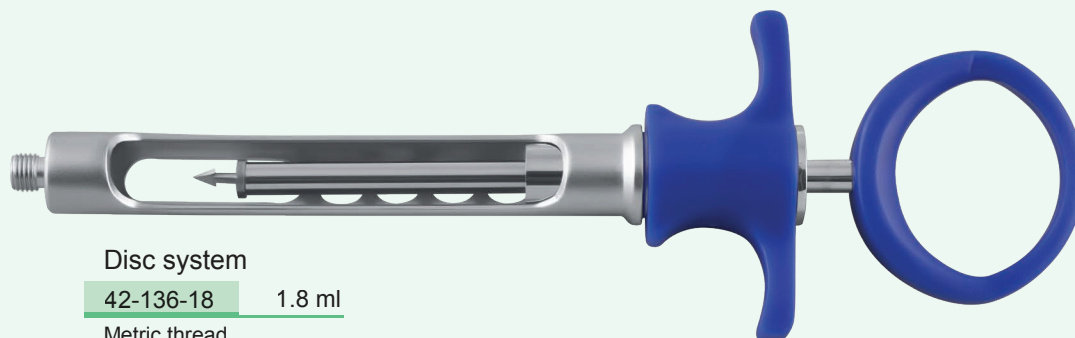

With aspiration

42-133-18 1.8 ml

Metric thread
 Stainless steel

Disc system

42-134-18 1.8 ml

Metric thread
 Stainless steel

Projection system
 (Without disc)

42-135-18 1.8 ml

Metric thread
 Stainless steel

Disc system

42-136-18 1.8 ml

Metric thread
Stainless steel

T-handle folding syringe
Without aspiration

42-137-18 1.8 ml

Metric thread
Brass

Folding syringe
With aspiration