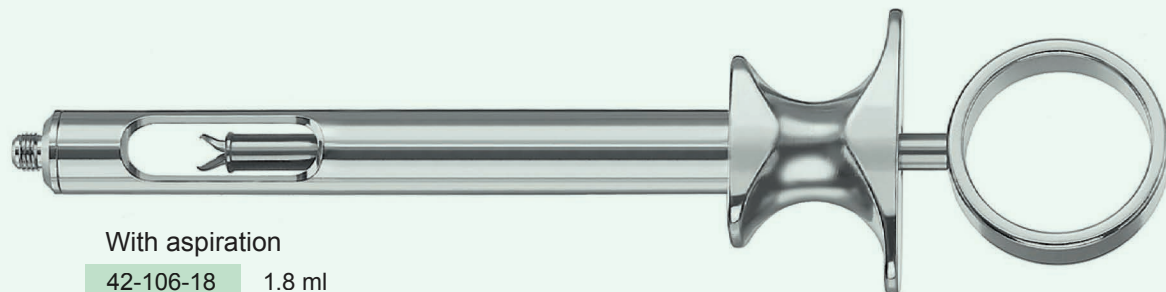

42

Anaesthesia
Anästhesie
Anesthesia
Anesthésie
Anestesia

Tips for Syringes

42-101-00
 Metric thread

42-102-00
 Metric thread

With aspiration
42-103-18 1.8 ml
42-103-22 2.2 ml
 Metric thread
 Stainless Steel

With aspiration
42-104-18 1.8 ml
42-104-22 2.2 ml
 Metric thread
 Brass

With aspiration
42-105-18 1.8 ml
42-105-22 2.2 ml
 Metric thread
 Brass

With aspiration
42-106-18 1.8 ml
 US (imperial) thread
 Brass

With aspiration

| | |
|-----------|--------|
| 42-107-18 | 1.8 ml |
| 42-107-22 | 2.2 ml |

US (imperial) thread
Stainless Steel

| | |
|-----------|--------|
| 42-108-18 | 1.8 ml |
| 42-108-22 | 2.2 ml |

US (imperial) thread
Brass