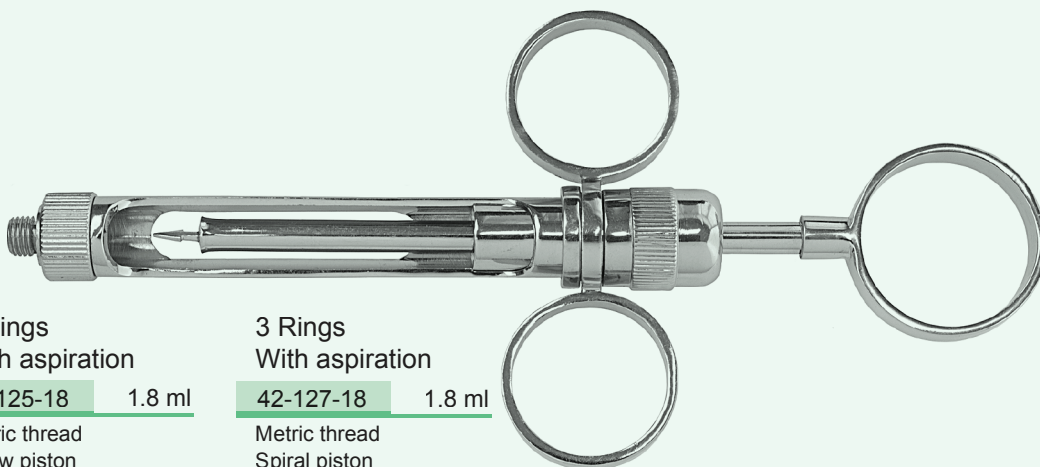

With aspiration

42-122-18 1.8 ml

Metric thread
 Brass

With aspiration

42-123-18 1.8 ml

Metric thread
Arrow piston
Stainless Steel

With aspiration

42-124-18 1.8 ml

Metric thread
Spiral piston
Stainless Steel

3 Rings
With aspiration

42-125-18 1.8 ml

Metric thread
Arrow piston
Stainless Steel

3 Rings
With aspiration

42-127-18 1.8 ml

Metric thread
Spiral piston
Stainless Steel