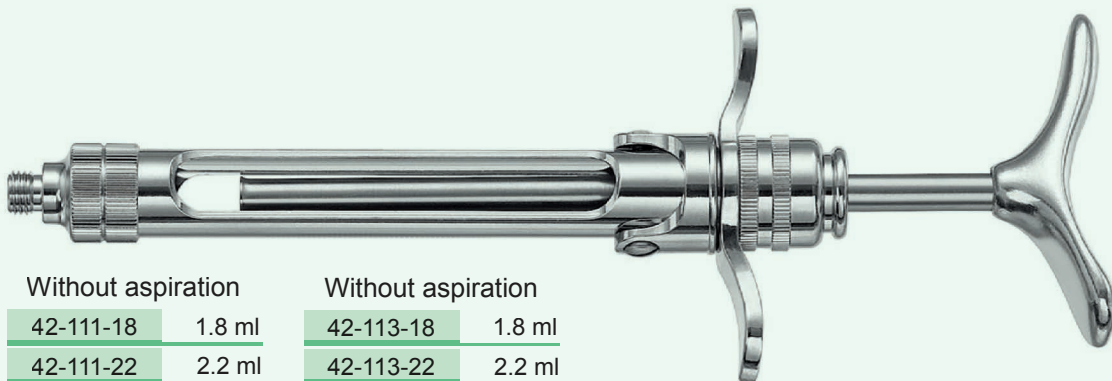

With aspiration
42-104-18 1.8 ml
42-104-22 2.2 ml
 Metric thread
 Brass

With aspiration
42-105-18 1.8 ml
42-105-22 2.2 ml
 Metric thread
 Brass

With aspiration
42-106-18 1.8 ml
 US (imperial) thread
 Brass

With aspiration

| | |
|-----------|--------|
| 42-107-18 | 1.8 ml |
| 42-107-22 | 2.2 ml |

US (imperial) thread
Stainless Steel

| | |
|-----------|--------|
| 42-108-18 | 1.8 ml |
| 42-108-22 | 2.2 ml |

US (imperial) thread
Brass

With aspiration

| | |
|-----------|--------|
| 42-109-18 | 1.8 ml |
| 42-109-22 | 2.2 ml |

Metric thread
Stainless Steel

| | |
|-----------|--------|
| 42-110-18 | 1.8 ml |
| 42-110-22 | 2.2 ml |

Metric thread
Brass

Without aspiration

| | |
|-----------|--------|
| 42-111-18 | 1.8 ml |
| 42-111-22 | 2.2 ml |

US (imperial) thread
Stainless Steel

| | |
|-----------|--------|
| 42-112-18 | 1.8 ml |
| 42-112-22 | 2.2 ml |