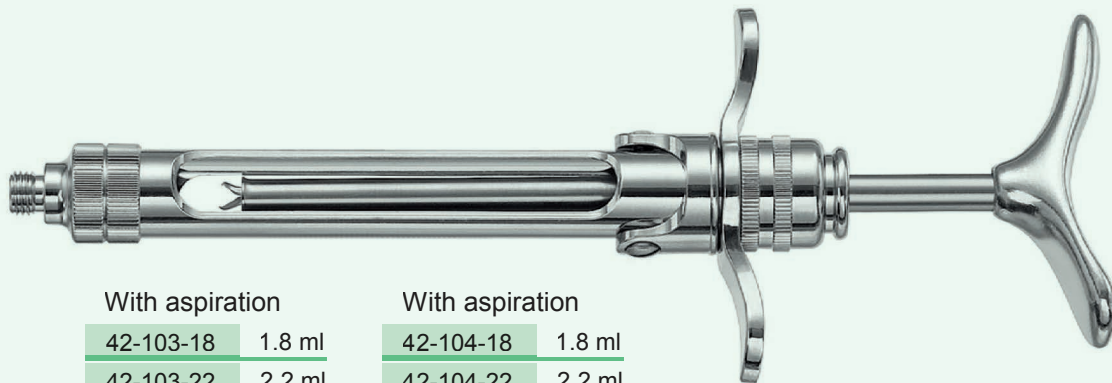

42

Anaesthesia
Anästhesie
Anesthesia
Anesthésie
Anestesia

Tips for Syringes

42-101-00
 Metric thread

42-102-00
 Metric thread

With aspiration
42-103-18 1.8 ml
42-103-22 2.2 ml
 Metric thread
 Stainless Steel

With aspiration
42-104-18 1.8 ml
42-104-22 2.2 ml
 Metric thread
 Brass

With aspiration
42-105-18 1.8 ml
42-105-22 2.2 ml
 Metric thread
 Brass

With aspiration
42-106-18 1.8 ml
 US (imperial) thread
 Brass

With aspiration

| | |
|-----------|--------|
| 42-107-18 | 1.8 ml |
| 42-107-22 | 2.2 ml |

US (imperial) thread
Stainless Steel

| | |
|-----------|--------|
| 42-108-18 | 1.8 ml |
| 42-108-22 | 2.2 ml |

US (imperial) thread
Brass