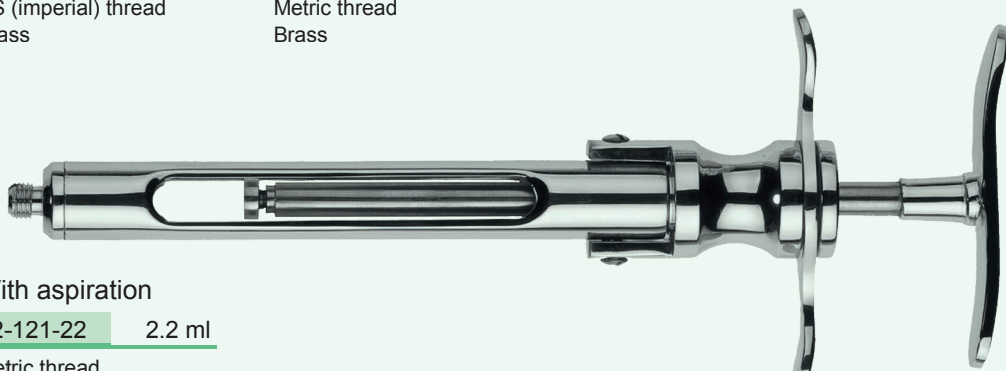

Metric thread
Brass

Without aspiration

| | |
|-----------|--------|
| 42-115-18 | 1.8 ml |
| 42-115-22 | 2.2 ml |

Metric thread
Brass

With aspiration

42-116-18 1.8 ml

Metric thread
 Stainless Steel

With aspiration

42-117-18 1.8 ml

42-117-22 2.2 ml

US (imperial) thread
 Stainless Steel

With aspiration

42-119-18 1.8 ml

42-119-22 2.2 ml

Metric thread
 Stainless Steel

42-118-18 1.8 ml

42-118-22 2.2 ml

US (imperial) thread
 Brass

42-120-18 1.8 ml

42-120-22 2.2 ml

Metric thread
 Brass

With aspiration

42-121-22 2.2 ml

Metric thread
 Brass