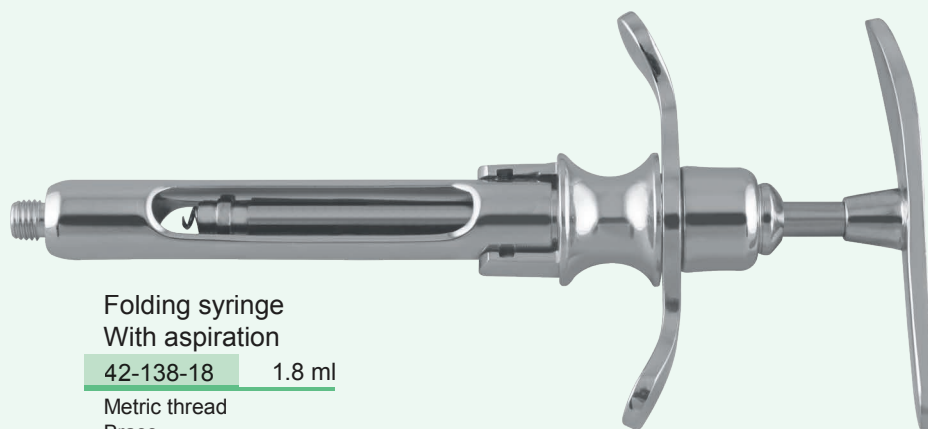

Metric thread
 Stainless steel

Disc system

42-136-18 1.8 ml

Metric thread
Stainless steel

T-handle folding syringe
Without aspiration

42-137-18 1.8 ml

Metric thread
Brass

Folding syringe
With aspiration

42-138-18 1.8 ml

Metric thread
Brass

Ring handle syringe
With aspiration

42-139-18 1.8 ml

Metric thread
Brass

Pistol - jet
With aspiration

42-140-22 1.8 ml

Metric thread
Stainless steel